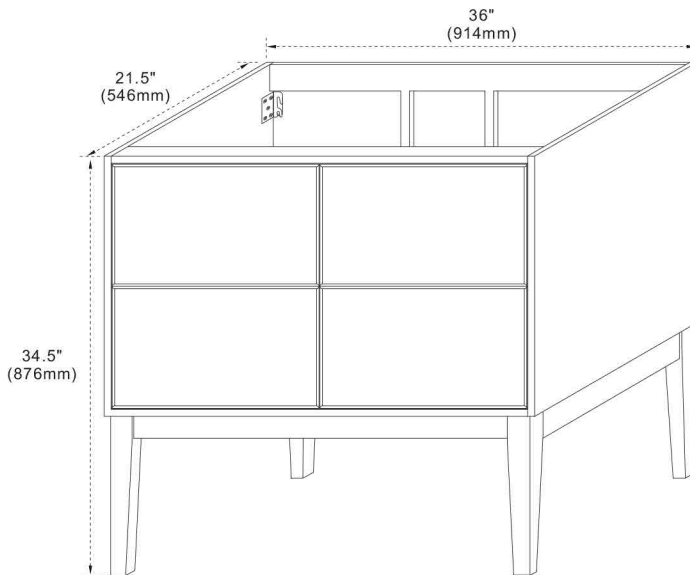

Model: 400503

FEATURES

1. Single 18" round topmount sink cutout;
2. Single facet hole;
3. 4" height backsplash included;
4. Thickness laminated to 1.2"

TOP COLORS/FINISHES

WM - Natural White Carrara marble;
BG - Natural Black Galaxy Granite;
GY Natural Grey Granite;
WE - White Engineer Quartz