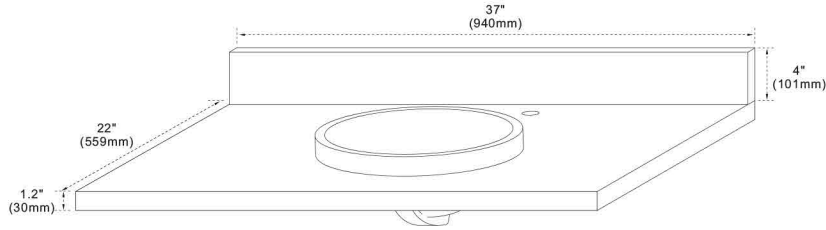

Model: 400503

FEATURES

1. Single 18" round topmount sink cutout;
2. Single facet hole;
3. 4" height backsplash included;
4. Thickness laminated to 1.2"

TOP COLORS/FINISHES

WM - Natural White Carrara marble;
BG - Natural Black Galaxy Granite;
GY Natural Grey Granite;
WE - White Engineer Quartz